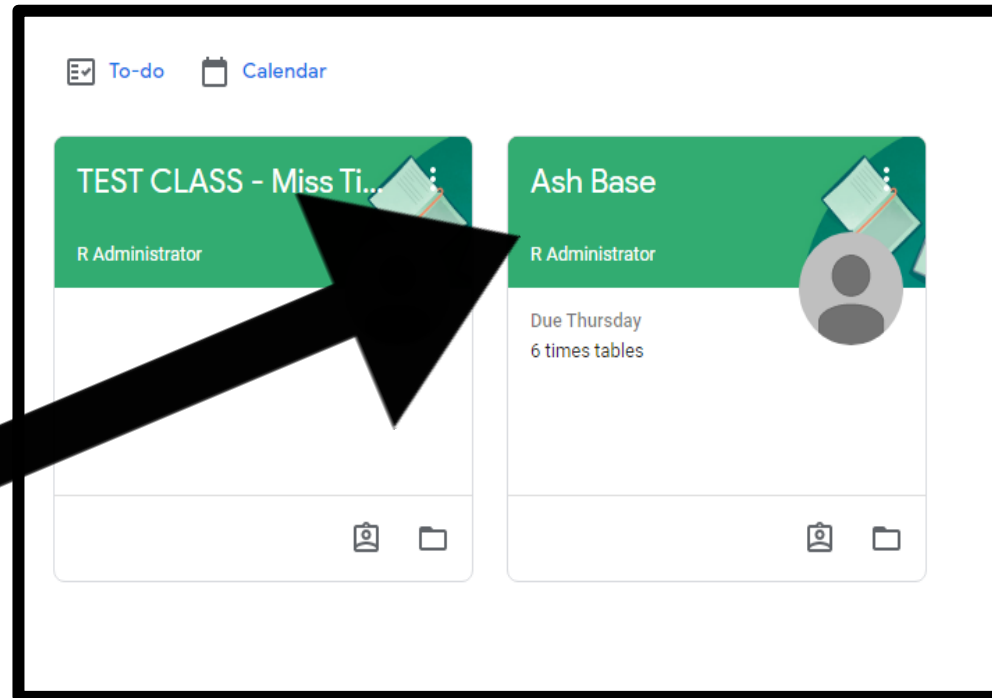

Children will then be taken through to the Classrooms available, similar to below.

Please note:

The active Classroom is the one showing your child's Base.

The Test Class has the original practice assignment and are no longer being used.

**Please click into
child's Base**